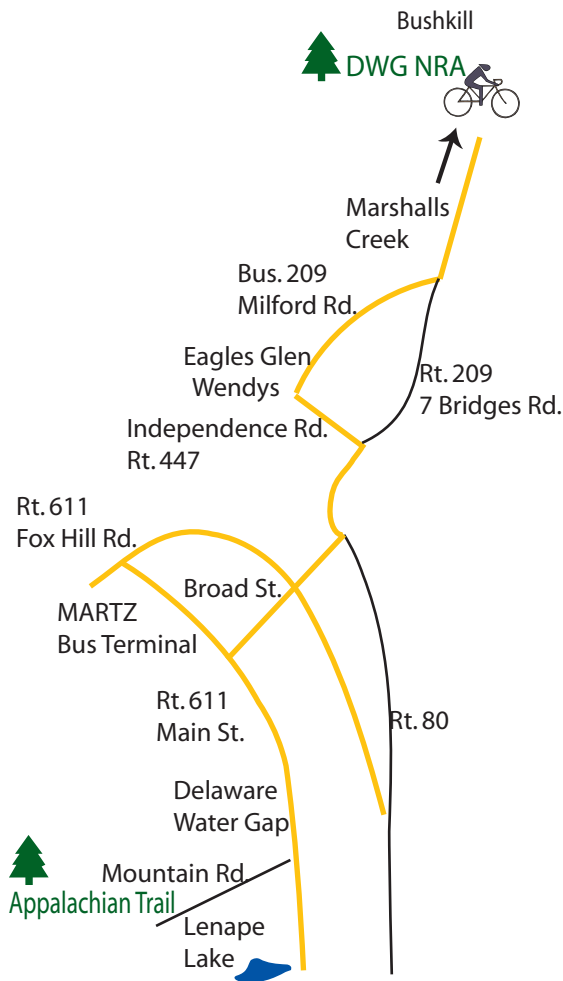

Stores

Red Route

Stroud Mall
Shop Rite
K Mart
Walmart

Blue Route

Kohl's
Target
Best Buy
Old Navy
Crossings Outlets

Yellow Route

AC Moore
Weis

Restaurants

Red Route

Dunkin Donuts
Starbucks
KFC
Burger King
Friendly's
Arby's
Cluck U Chicken
Holy Guacamole

Blue Route

Friendly's
Big Daddy's Family BBQ
Red Robin
Long Horn Steakhouse
Chili's
Moe's Southwest Grill
Dunkin Donuts
TCBY Yogurt
Panera Bread
Texas Roadhouse
Burger King
Mc Donalds

Yellow Route

Dunkin Donuts
Ruby Tuesday

Outdoor Recreation

Red Route

Glen Park
Levee Loop Trail

Yellow Route

Delaware Water Gap
National Rec. Area /
Mc Dade Trail
Appalachian Trail

Theater

Red Route

Sherman Theater
Pocono Community Theater

Blue Route

Casino Theatre

Yellow Route

Key: Delaware Water Gap National Rec. Area
 Mc Dade Trail/ Hiking
 Biking
 Appalachian Trail / Hiking

Student's Guide to Public Transportation