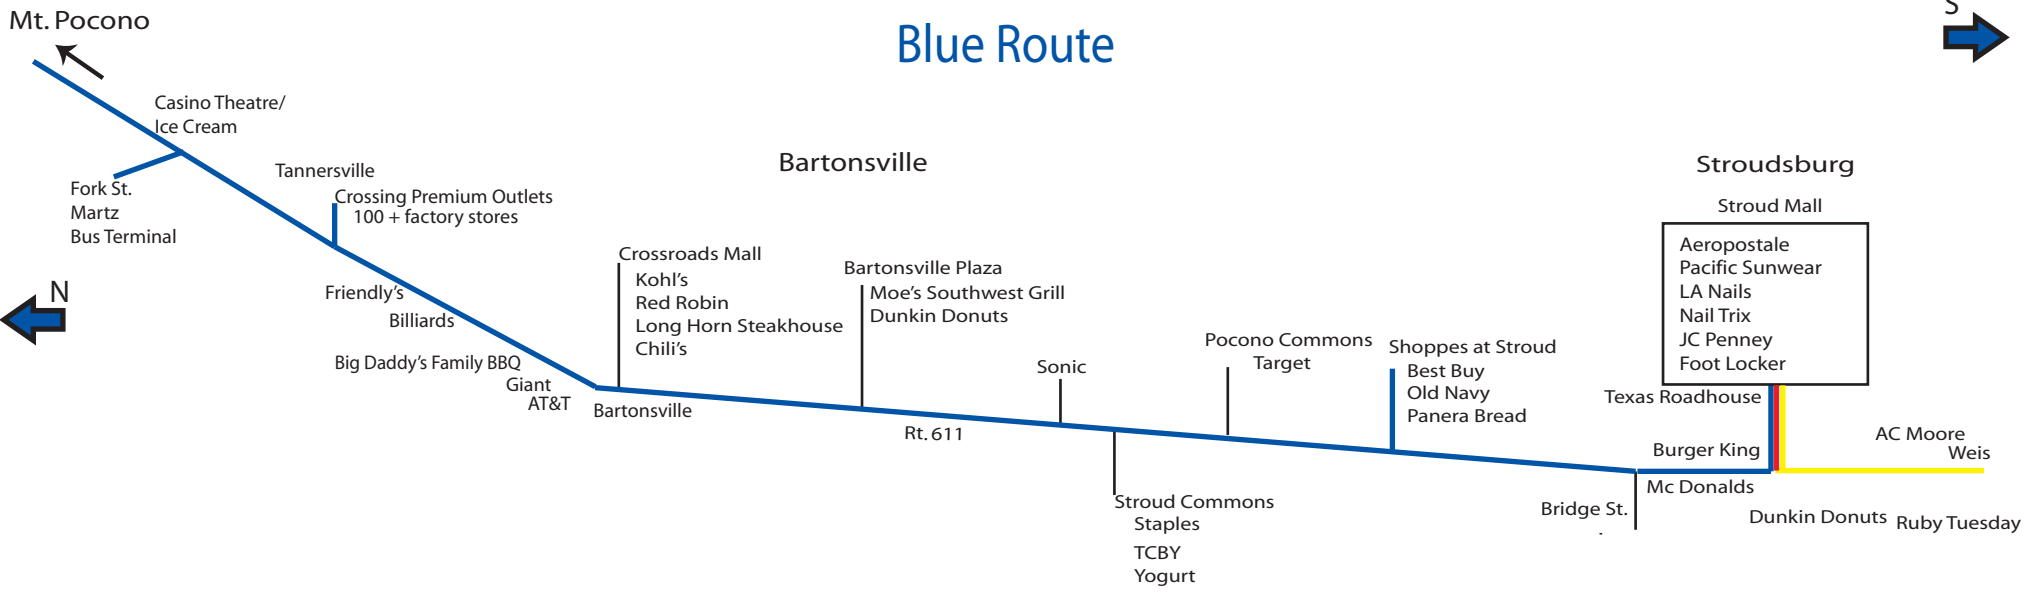

*All public fixed route buses have bike racks.