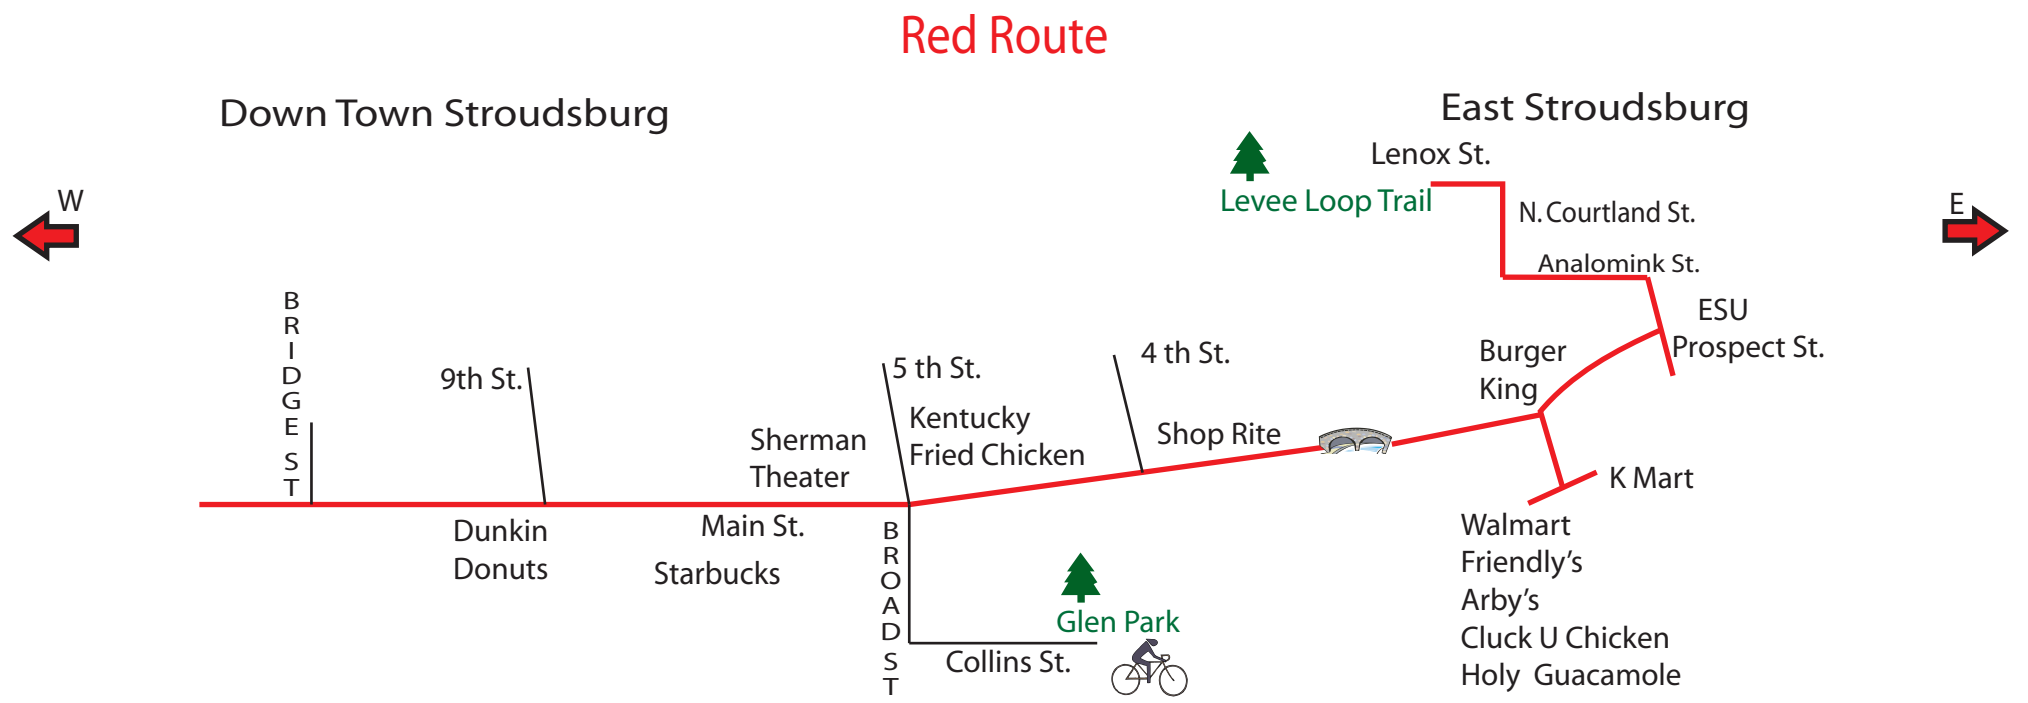

*All public fixed route buses have bike racks.